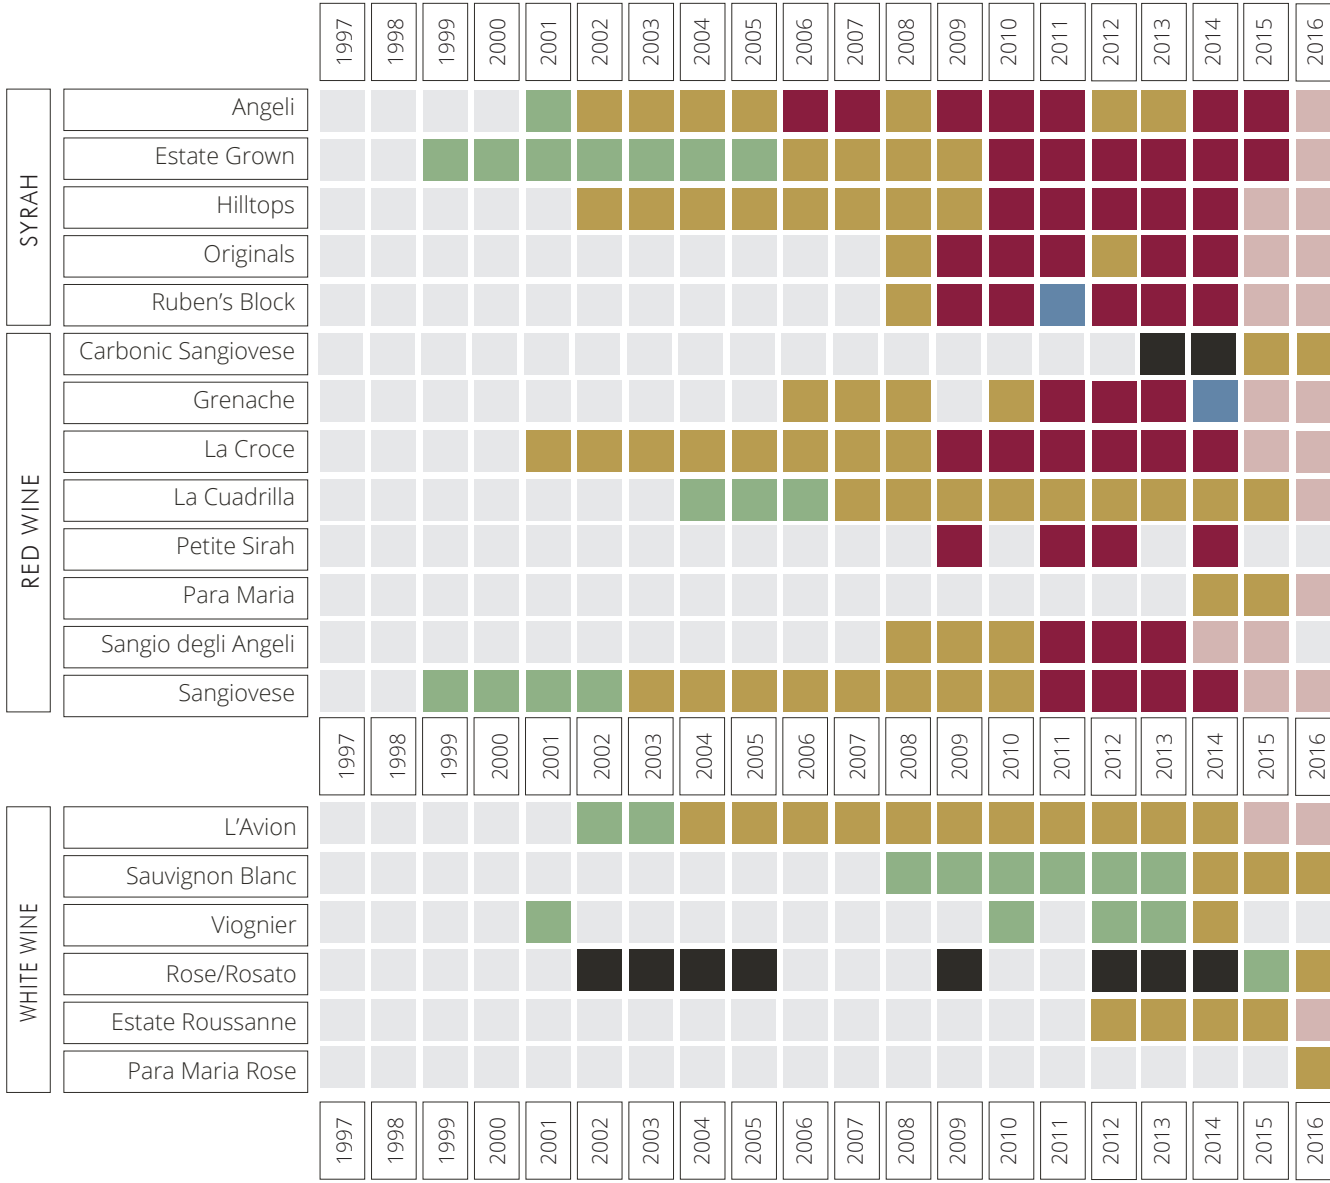

STOLPMAN VINEYARDS

VINTAGE CHART 1997 to 2016 - Updated April 2017

Chart Key

- Hold - Too Young
- Early Maturity - Drink or Hold
- Peak Maturity - Drink or Hold
- Late Maturity - Drink!
- Past its Prime
- Not Made
- Still in Barrel/Tank

STOLPMAN VINEYARDS

VINTAGE CHART 1997 to 2016 - Updated April 2017

COMBE		2014	2015	2016
	Trousseau	Peak Maturity - Drink or Hold	Peak Maturity - Drink or Hold	Peak Maturity - Drink or Hold
	Pet'Nat	Peak Maturity - Drink or Hold	Peak Maturity - Drink or Hold	Peak Maturity - Drink or Hold
	Chenin Blanc	Not Made	Not Made	Early Maturity - Drink or Hold

Chart Key

- Hold - Too Young
- Early Maturity - Drink or Hold
- Peak Maturity - Drink or Hold
- Late Maturity - Drink!
- Past its Prime
- Not Made
- Still in Barrel/Tank