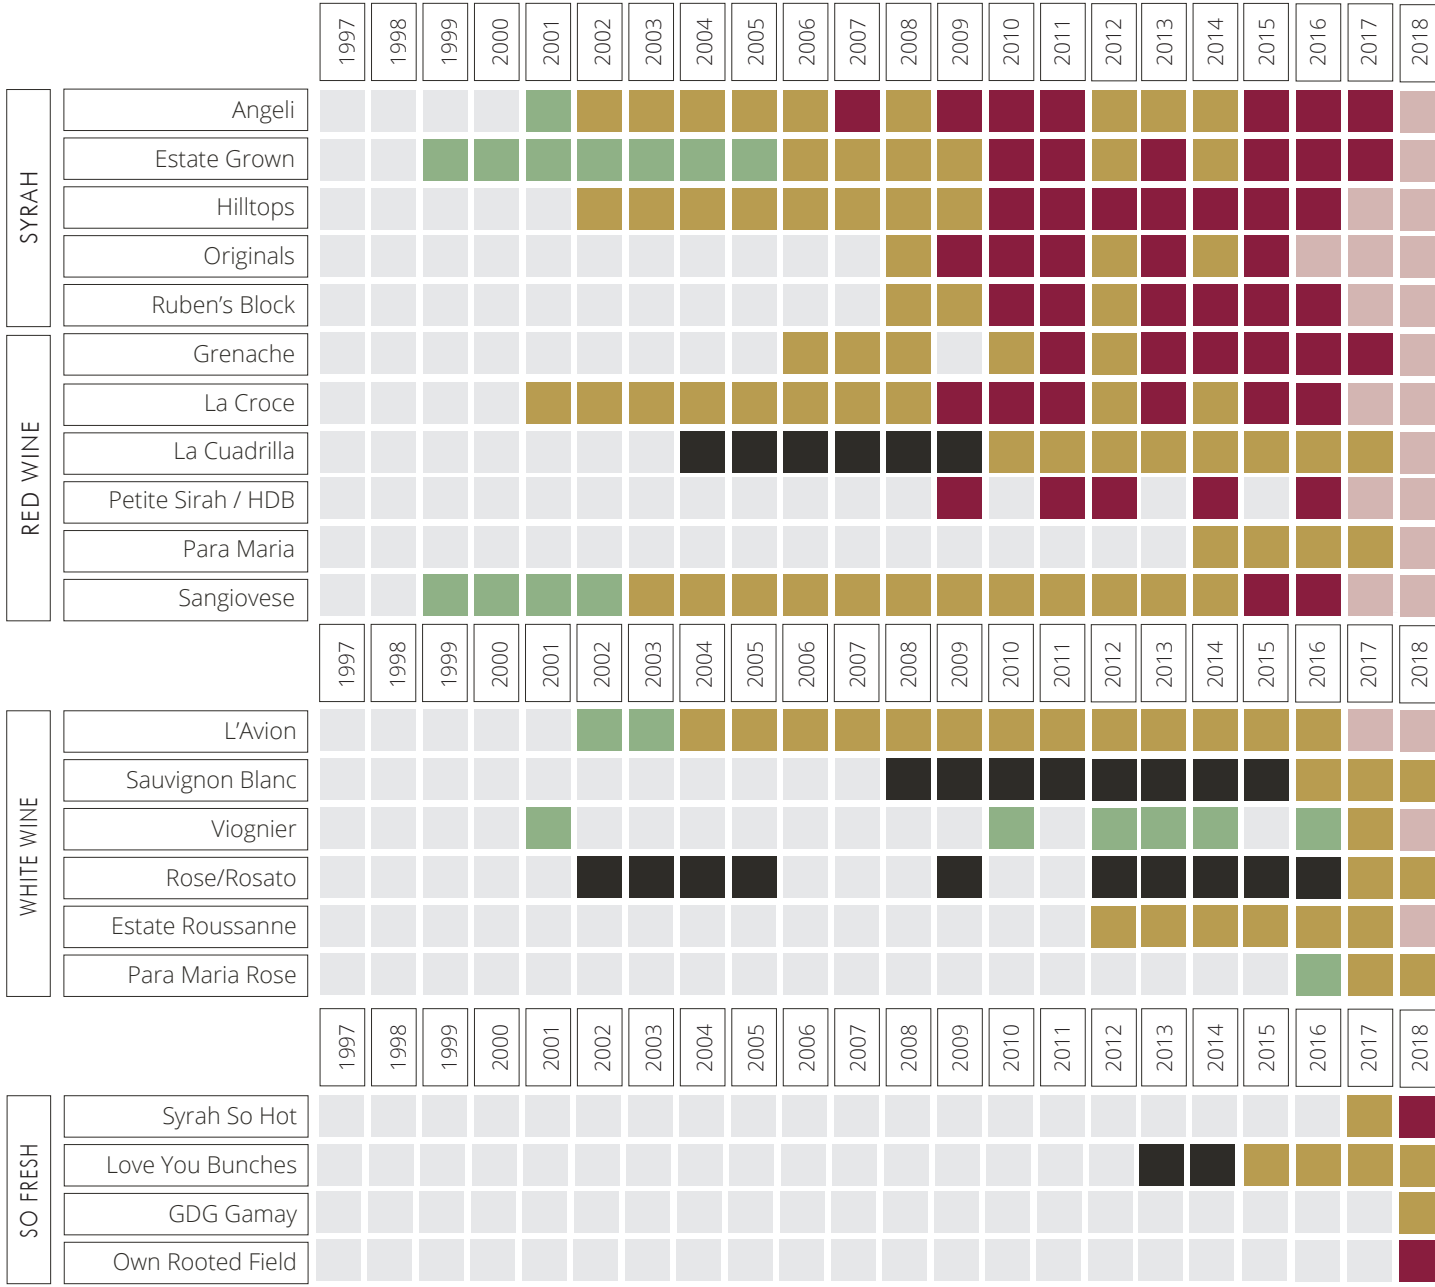

STOLPMAN VINEYARDS VINTAGE CHART 1997 to 2019 - Updated June 2019